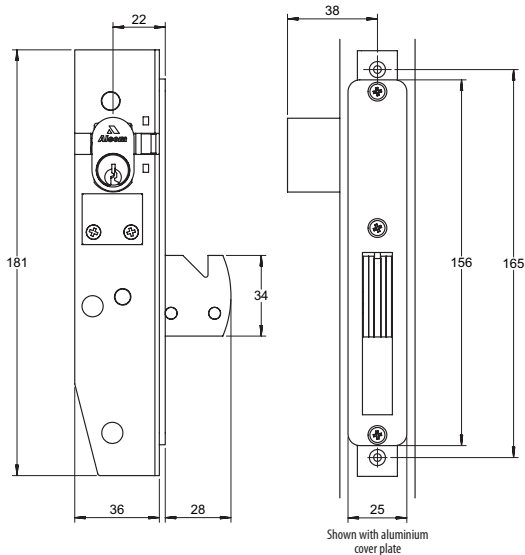

- Two different models each sold with either double cylinders or with single outside cylinder and inside thumbturn.
- Key operated deadlocking removable in both locked and unlocked position.
- Suits door thickness of between 32mm and 50mm.
- Standard back set of 22mm on both models.
- For end [lock bolt projection] of 37mm on deadbolt and 21mm hook reach and 29mm bolt. (Sliding door comes with slam strike box).
- Retrofits other brands of similar style locks.
- Offer all the standard features of the comparable style locks.
- Lock case and bolt are of steel construction.
- Can readily be fitted with BiLock FA5390 standard and Quick Change Core cylinders.
- On the sliding dead lock version the striker plates are supplied.
- The finish is satin chrome.

NARROW STYLE DEADLOCKS

590F Narrow Style 37mm Deadlock

- 590F/1** Narrow Style 37mm Deadlock Single Cylinder SCP AP590F/1SCP
- 590F/1NC** Narrow Style 37mm Deadlock Single Less Cylinder SCP AP590F/1NCSCP
- 590F/3** Narrow Style 37mm Deadlock Double Cylinder SCP AP590F/3SCP
- 590F/3NC** Narrow Style 37mm Deadlock Double Less Cylinder SCP AP590F/3NCSCP