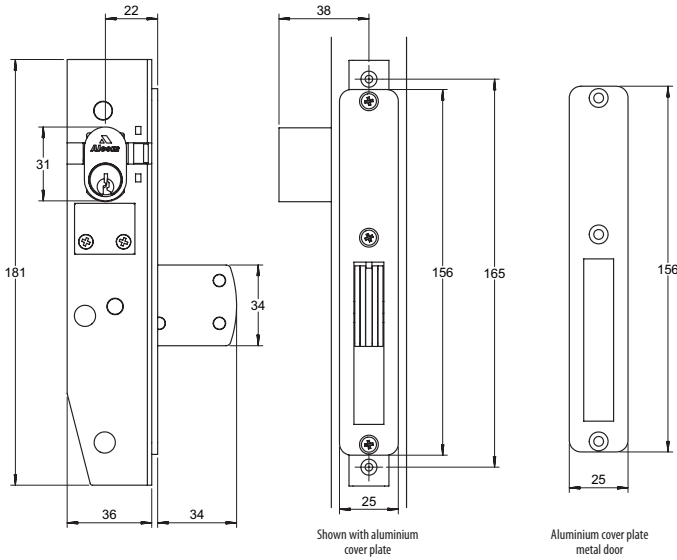

NARROW STYLE DEADLOCKS