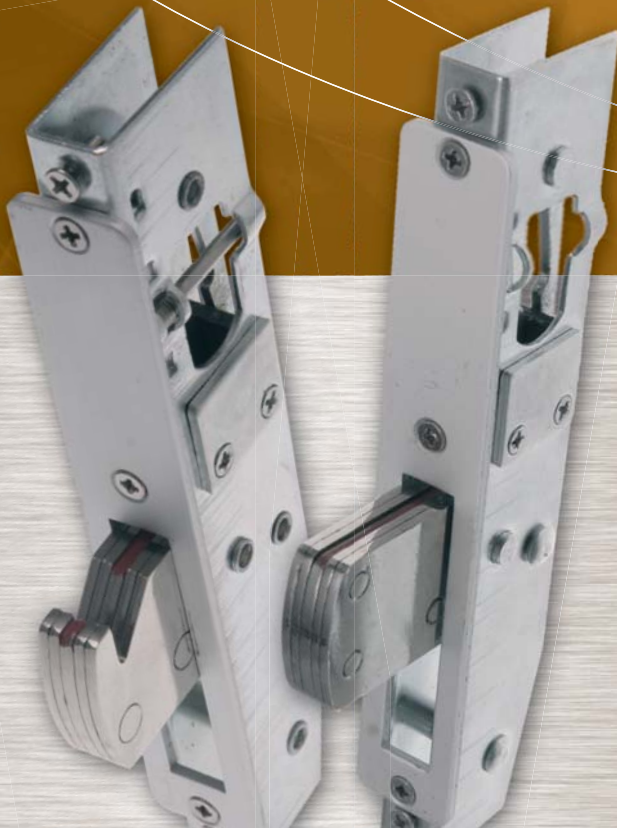

*590 Series
Narrow Style
Deadlock*

Alcom
590 series

AustralianLock
COMPANY

ALCOM Narrow Style Deadlocks

The addition of the Narrow Style Deadlocks to the now extensive range of Alcom mortice locks addressed a growing market demand for high quality lockout applications.

The two versions of narrow style deadlocks are an alternative for applications such as shop front aluminium doors [opening and sliding] used on virtually any lockout application.

The features of the narrow style Alcom deadlocks include...

- Two different models each sold with either double cylinders or with single outside cylinder and inside thumbturn.
- Key operated deadlocking removable in both locked and unlocked position.
- Suits door thickness of between 32mm and 50mm.
- Standard back set of 22mm on both models.
- For end [lock bolt projection] of 37mm on deadbolt and 21mm hook reach and 29mm bolt. (Sliding door comes with slam strike box).
- Retrofits other brands of similar style locks.
- Offer all the standard features of the comparable style locks.
- Lock case and bolt are of steel construction.
- Can readily be fitted with BiLock FA5390 standard and Quick Change Core cylinders.
- On the sliding dead lock version the striker plates are supplied.
- The finish is satin chrome.

NARROW STYLE DEADLOCKS

590F Narrow Style 37mm Deadlock

- 590F/1** Narrow Style 37mm Deadlock Single Cylinder SCP AP590F/1SCP
- 590F/1NC** Narrow Style 37mm Deadlock Single Less Cylinder SCP AP590F/1NCSCP
- 590F/3** Narrow Style 37mm Deadlock Double Cylinder SCP AP590F/3SCP
- 590F/3NC** Narrow Style 37mm Deadlock Double Less Cylinder SCP AP590F/3NCSCP